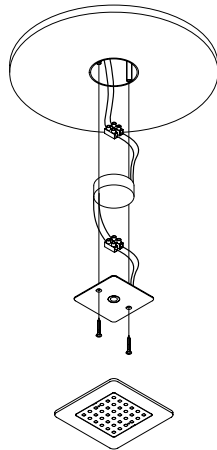

unterputz installation / in-wall installation

zuleitung 24V dc
power supply 24V dc

unterputzdose Ø68 x 41mm
in-wall junction-box

one basisplatte*
one base plate*

one LED
one LED

zuleitung 230V
power supply 230V

unterputzdose Ø68 x 61mm
in-wall junction-box

konverter
converter

one basisplatte*
one base plate*

one LED
one LED

zuleitung 230V
power supply 230V

unterputzdose Ø68 x 41mm
in-wall junction-box

distanzring 22mm
installation frame 22mm

konverter
converter

one basisplatte*
one base plate*

one LED
one LED

aufputz installation / on-wall installation

zuleitung 24V dc
power supply 24V dc

distanzring 22mm
installation frame 22mm

one basisplatte*
one base plate*

one LED
one LED

zuleitung 230V
power supply 230V

distanzring 42mm
installation frame 42mm

konverter
converter

one basisplatte*
one base plate*

one LED
one LED

* liegt der leuchte bei
* included in the luminaire