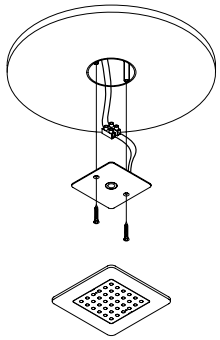

unterputz installation / in-wall installation

zuleitung 24V dc
power supply 24V dc

unterputzdose Ø68 x 41mm
in-wall junction-box

one basisplatte*
one base plate*

one LED
one LED

zuleitung 230V
power supply 230V

unterputzdose Ø68 x 61mm
in-wall junction-box

konverter
converter

one basisplatte*
one base plate*

one LED
one LED

zuleitung 230V
power supply 230V

unterputzdose Ø68 x 41mm
in-wall junction-box

distanzring 22mm
installation frame 22mm

konverter
converter

one basisplatte*
one base plate*

one LED
one LED

aufputz installation / on-wall installation

zuleitung 24V dc
power supply 24V dc

distanzring 22mm
installation frame 22mm

one basisplatte*
one base plate*

one LED
one LED

zuleitung 230V
power supply 230V

distanzring 42mm
installation frame 42mm

konverter
converter

one basisplatte*
one base plate*

one LED
one LED

* liegt der leuchte bei
* included in the luminaire