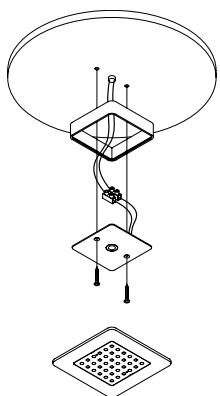

unterputz installation / in-wall installation

zuleitung 24V dc
power supply 24V dc

unterputzdose Ø68 x 41mm
in-wall junction-box

one basisplatte*
one base plate*

one LED
one LED

zuleitung 230V
power supply 230V

unterputzdose Ø68 x 61mm
in-wall junction-box

konverter
converter

one basisplatte*
one base plate*

one LED
one LED

zuleitung 230V
power supply 230V

unterputzdose Ø68 x 41mm
in-wall junction-box

distanzring 22mm
installation frame 22mm

konverter
converter

one basisplatte*
one base plate*

one LED
one LED

aufputz installation / on-wall installation

zuleitung 24V dc
power supply 24V dc

distanzring 22mm
installation frame 22mm

one basisplatte*
one base plate*

one LED
one LED

zuleitung 230V
power supply 230V

distanzring 42mm
installation frame 42mm

konverter
converter

one basisplatte*
one base plate*

one LED
one LED

* liegt der leuchte bei
* included in the luminaire