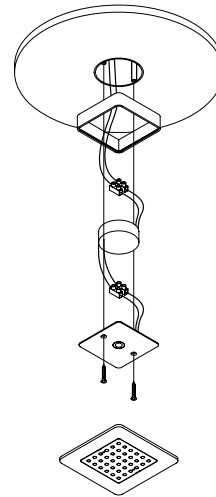

unterputz installation / in-wall installation

zuleitung 24V dc
power supply 24V dc

unterputzdose Ø68 x 41mm
in-wall junction-box

one basisplatte*
one base plate*

one LED
one LED

zuleitung 230V
power supply 230V

unterputzdose Ø68 x 61mm
in-wall junction-box

konverter
converter

one basisplatte*
one base plate*

one LED
one LED

zuleitung 230V
power supply 230V

unterputzdose Ø68 x 41mm
in-wall junction-box

distanzring 22mm
installation frame 22mm

konverter
converter

one basisplatte*
one base plate*

one LED
one LED

aufputz installation / on-wall installation

zuleitung 24V dc
power supply 24V dc

distanzring 22mm
installation frame 22mm

one basisplatte*
one base plate*

one LED
one LED

zuleitung 230V
power supply 230V

distanzring 42mm
installation frame 42mm

konverter
converter

one basisplatte*
one base plate*

one LED
one LED

* liegt der leuchte bei
* included in the luminaire