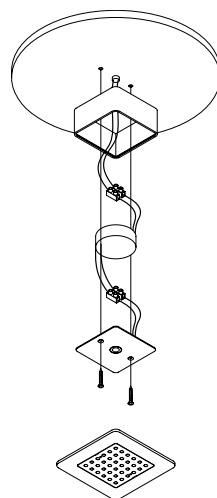

unterputz installation / in-wall installation

zuleitung 24V dc
power supply 24V dc

unterputzdose Ø68 x 41mm
in-wall junction-box

one basisplatte*
one base plate*

one LED
one LED

zuleitung 230V
power supply 230V

unterputzdose Ø68 x 61mm
in-wall junction-box

konverter
converter

one basisplatte*
one base plate*

one LED
one LED

zuleitung 230V
power supply 230V

unterputzdose Ø68 x 41mm
in-wall junction-box

distanzring 22mm
installation frame 22mm

konverter
converter

one basisplatte*
one base plate*

one LED
one LED

aufputz installation / on-wall installation

zuleitung 24V dc
power supply 24V dc

distanzring 22mm
installation frame 22mm

one basisplatte*
one base plate*

one LED
one LED

zuleitung 230V
power supply 230V

distanzring 42mm
installation frame 42mm

konverter
converter

one basisplatte*
one base plate*

one LED
one LED

* liegt der leuchte bei
* included in the luminaire